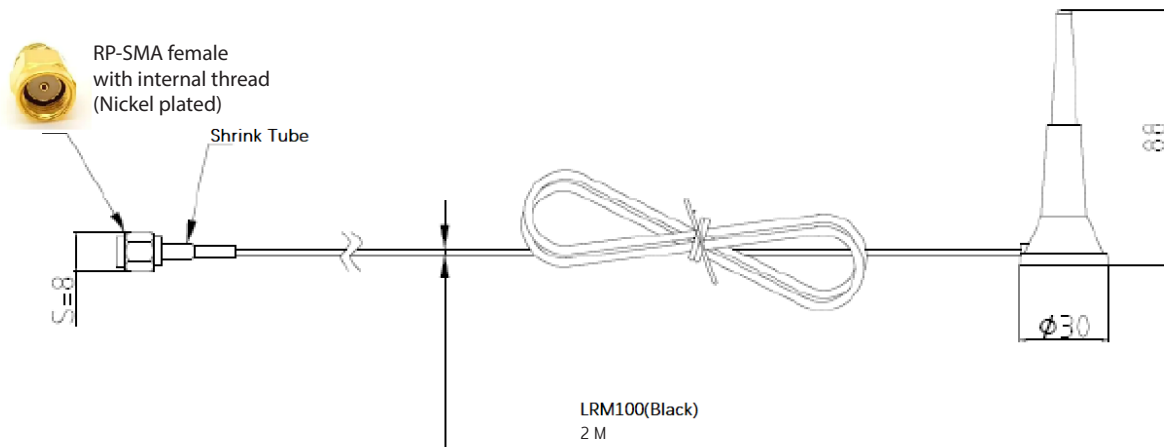

Antenna BASGE-ANT-2M

Specifications

Frequency:	868 MHz	902 MHz
Gain:	0.73 dBi	0.68 dBi
Impedance:	50 Ohms	
Efficiency value:	60%	55%
Polarization:	Vertical	
VSWR:	≤1.7	
Operating Temperature Range:	0 to 60°C	
Connector:	RP-SMA female	
Dimensions:	88 x 30 mm	
Cable Type:	2 M	
Mounting:	Magnetic	