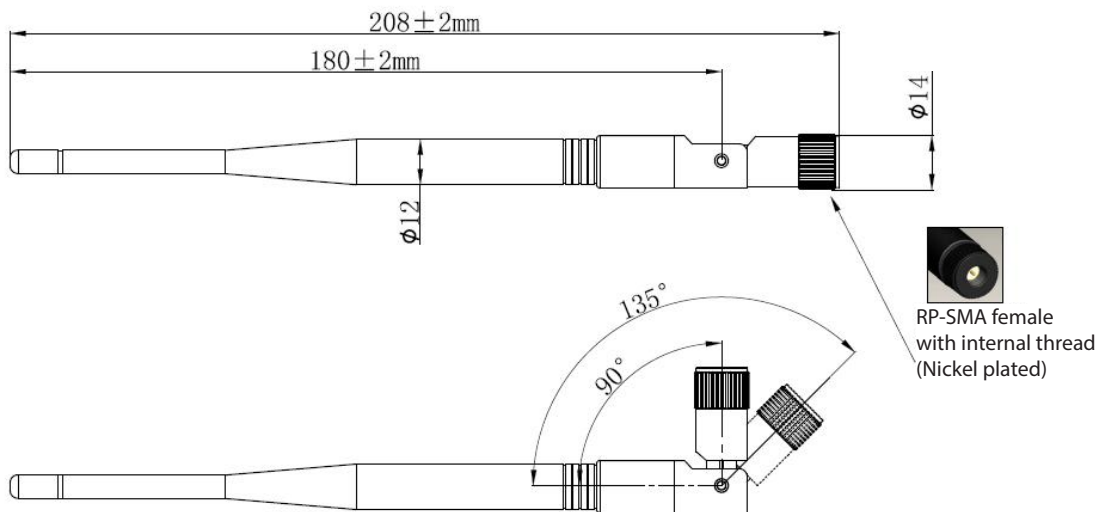

### Specifications

<b>Frequency:</b>	902 MHz
<b>Gain:</b>	-2 dBi
<b>Impedance:</b>	50 Ohms
<b>Efficiency value:</b>	30%
<b>Polarization:</b>	Vertical
<b>VSWR</b>	≤2.0
<b>Operating Temperature Range:</b>	-0 to 60°C
<b>Connector</b>	RP-SMA female
<b>Dimensions</b>	208 x 14mm